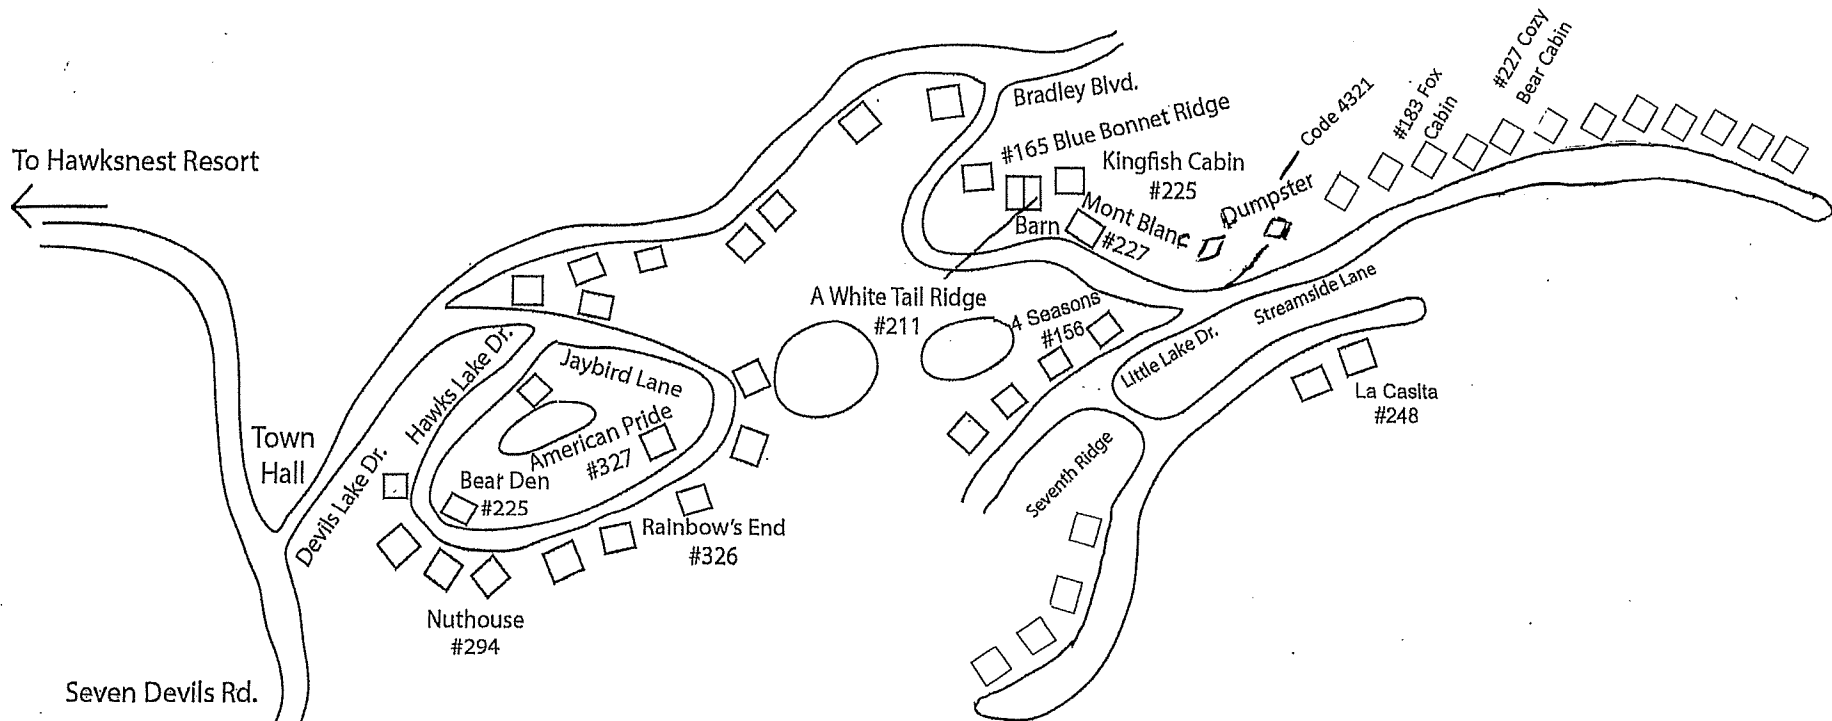

Note: Map is not to scale

The Lakes Community

Trash Removal

- Remove all trash from unit - DO NOT leave any trash outside at any time due to wildlife in the area
- Take all trash to dumpster - highlighted on map
  - All garbage must be bagged and tied shut
  - No items other than household garbage are allowed
- Enter dumpster area by door to right hand side - Code 4321
  - DO NOT throw garbage over top of wall
  - Place all garbage **INSIDE** dumpster container
    - All boxes must be broken down
    - Be sure door is securely closed behind you

Directions to the Lakes Community

- Turn Right out of office onto HWY 105 South
- Go 2.5 miles and turn Right onto Seven Devils Rd.
- Go 1.2 miles and turn Right onto Devils Lake Dr.
  - Follow highlight to cabin