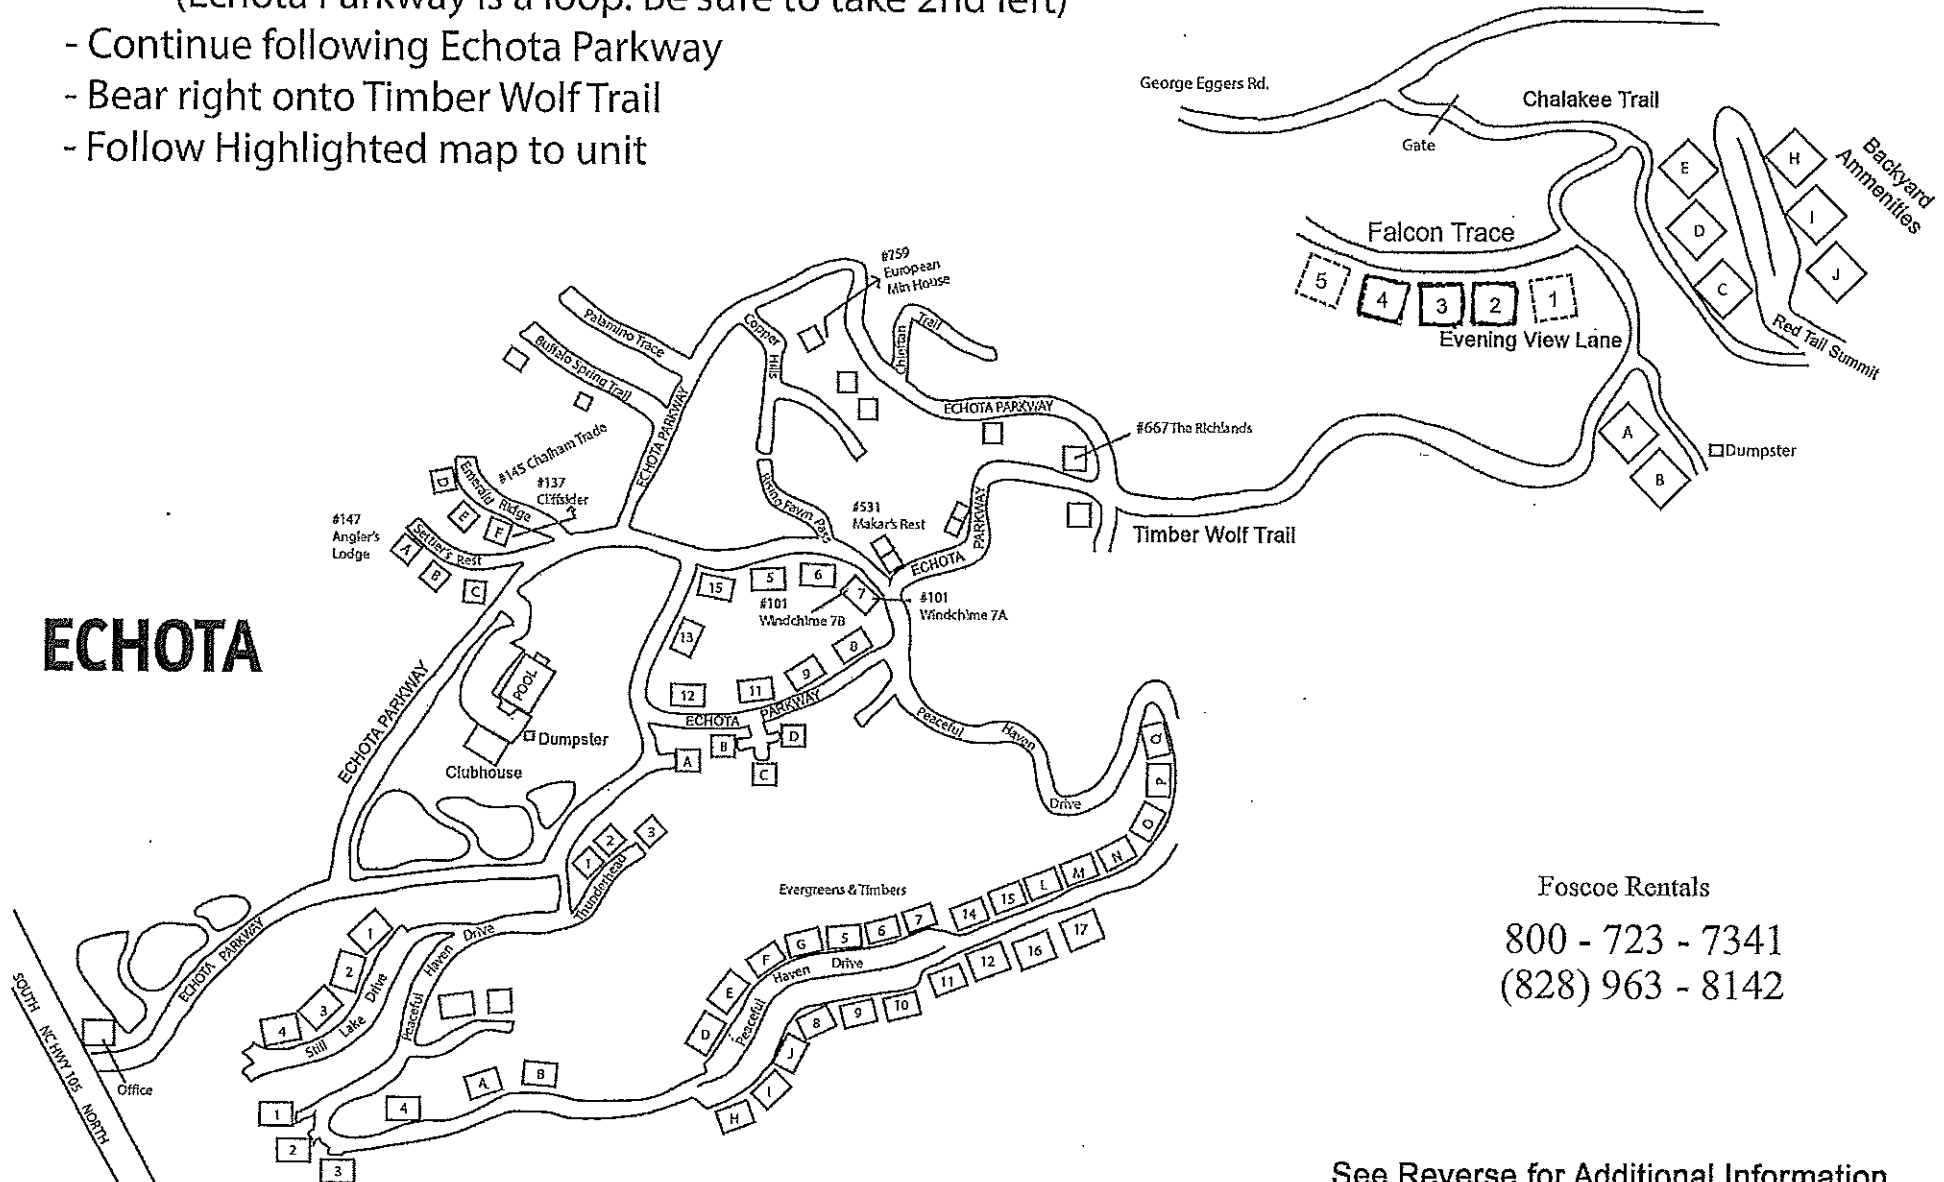

## Directions to Chalakee

- Turn left out of office to gate
- Enter gate -
- Take 2nd left onto Echota Parkway
  - (Echota Parkway is a loop. Be sure to take 2nd left)
- Continue following Echota Parkway
- Bear right onto Timber Wolf Trail
- Follow Highlighted map to unit