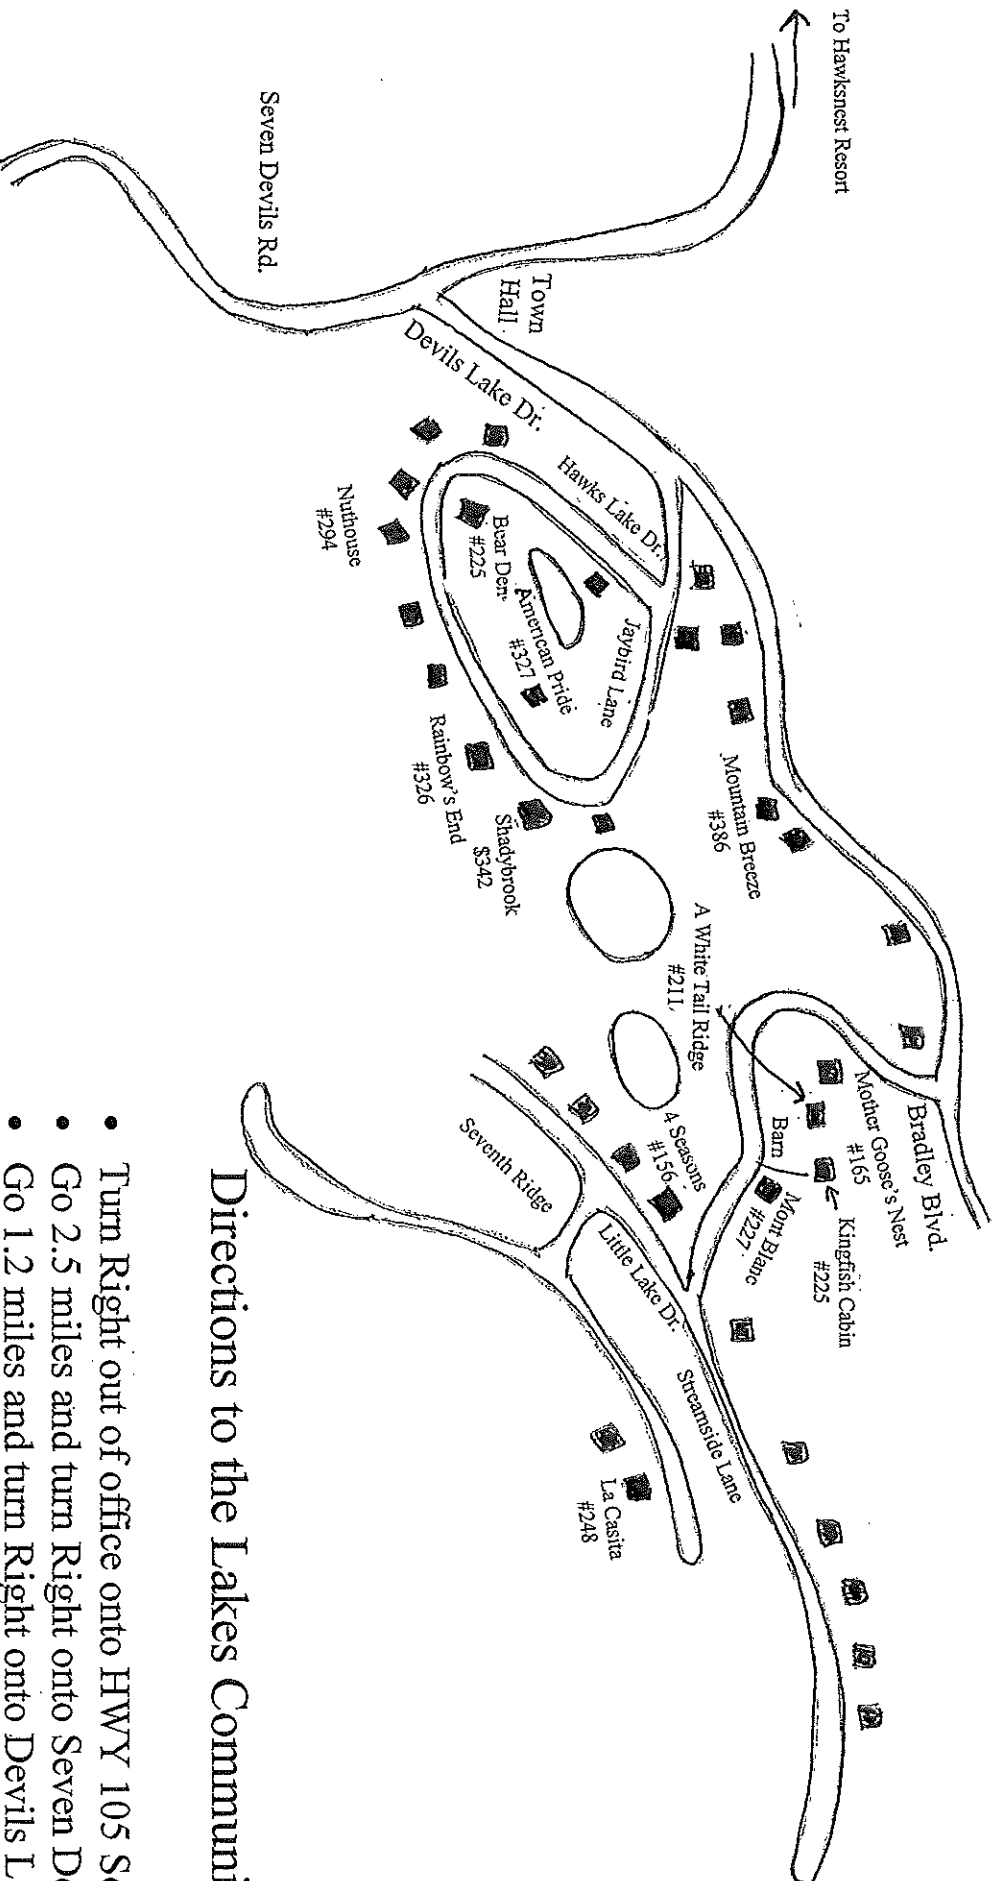

The Lakes Community

Note: Map is not to scale

Directions to the Lakes Community

- Turn Right out of office onto HWY 105 South
- Go 2.5 miles and turn Right onto Seven Devils Rd.
- Go 1.2 miles and turn Right onto Devils Lake Dr.
- Use map to find correct cabin