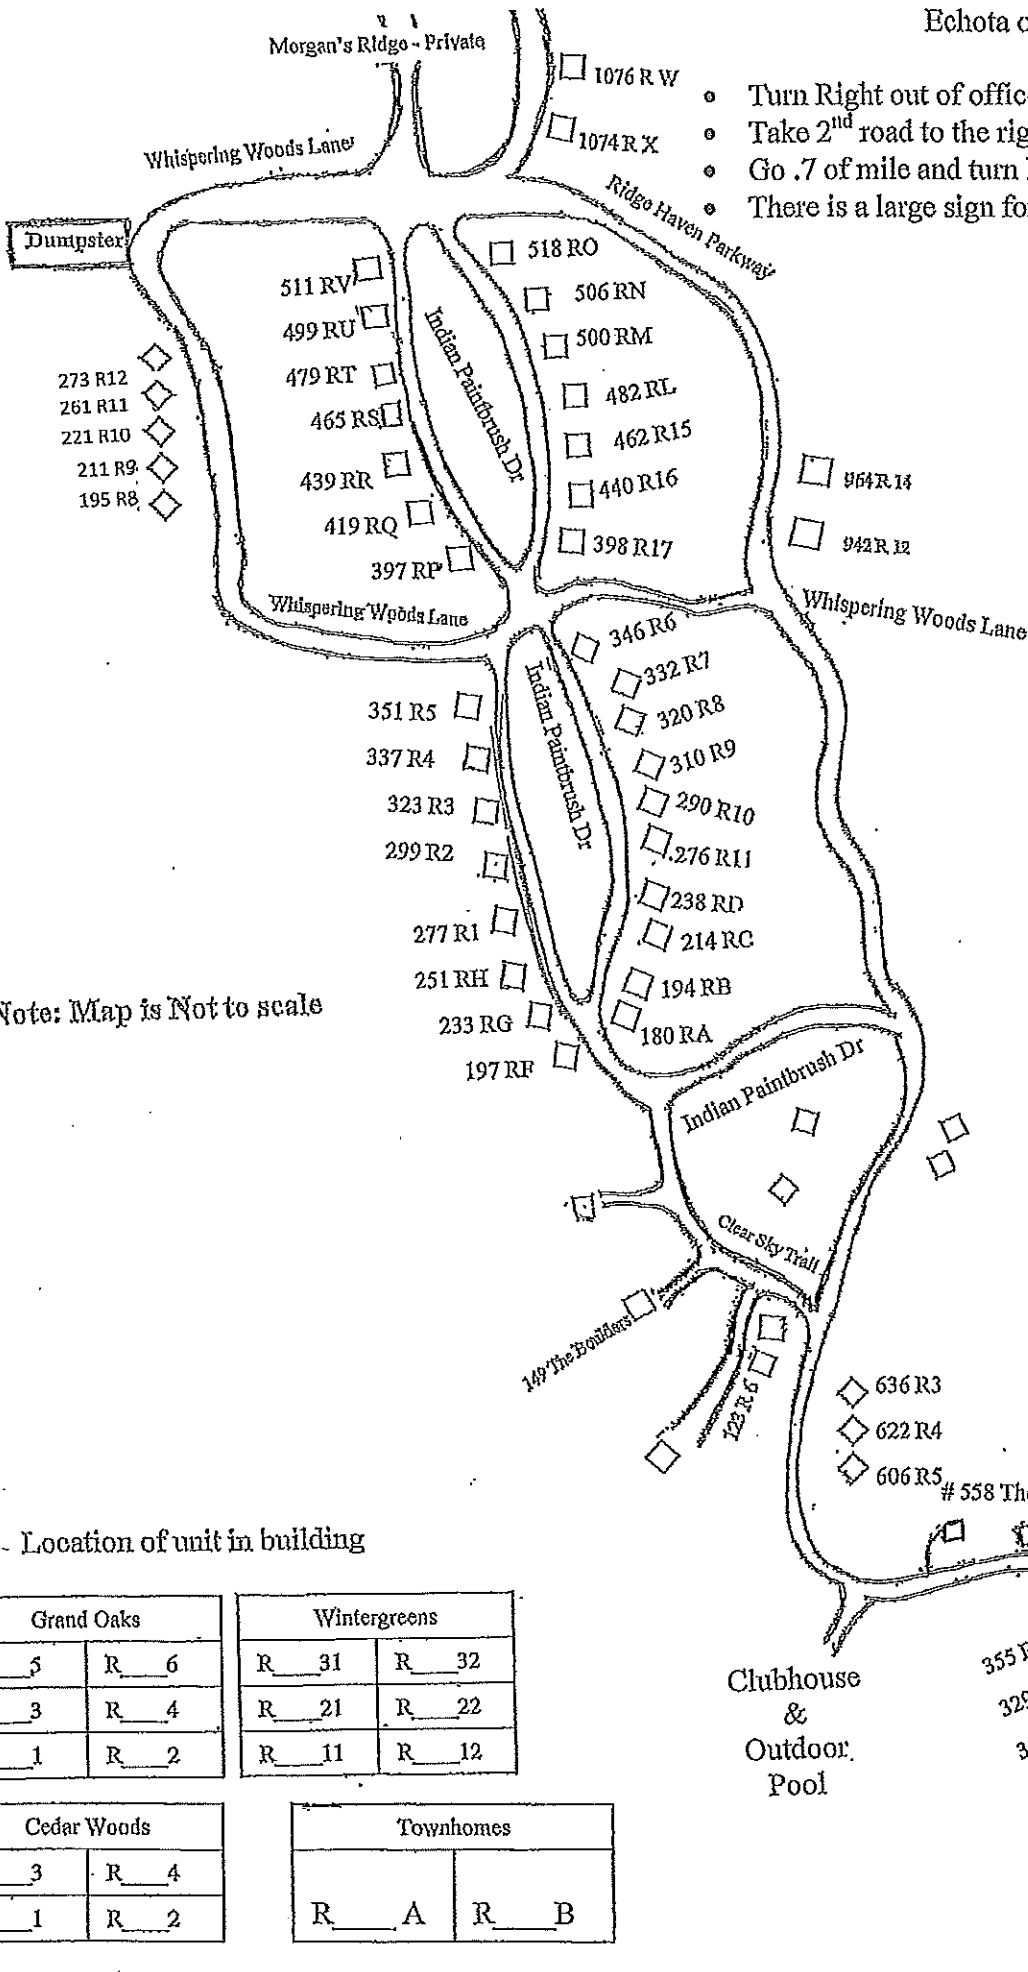

Echota on the Ridge

- Turn Right out of office onto HWY 105 South
- Take 2nd road to the right Clarks Creek Road
- Go .7 of mile and turn Left onto Ridge Haven Parkway
- There is a large sign for Echota on the Ridge

Note: Map is Not to scale

Location of unit in building

Grand Oaks	
R_5	R_6
R_3	R_4
R_1	R_2

Wintergreens	
R_31	R_32
R_21	R_22
R_11	R_12

Cedar Woods	
R_3	R_4
R_1	R_2

Townhomes	
R_A	R_B