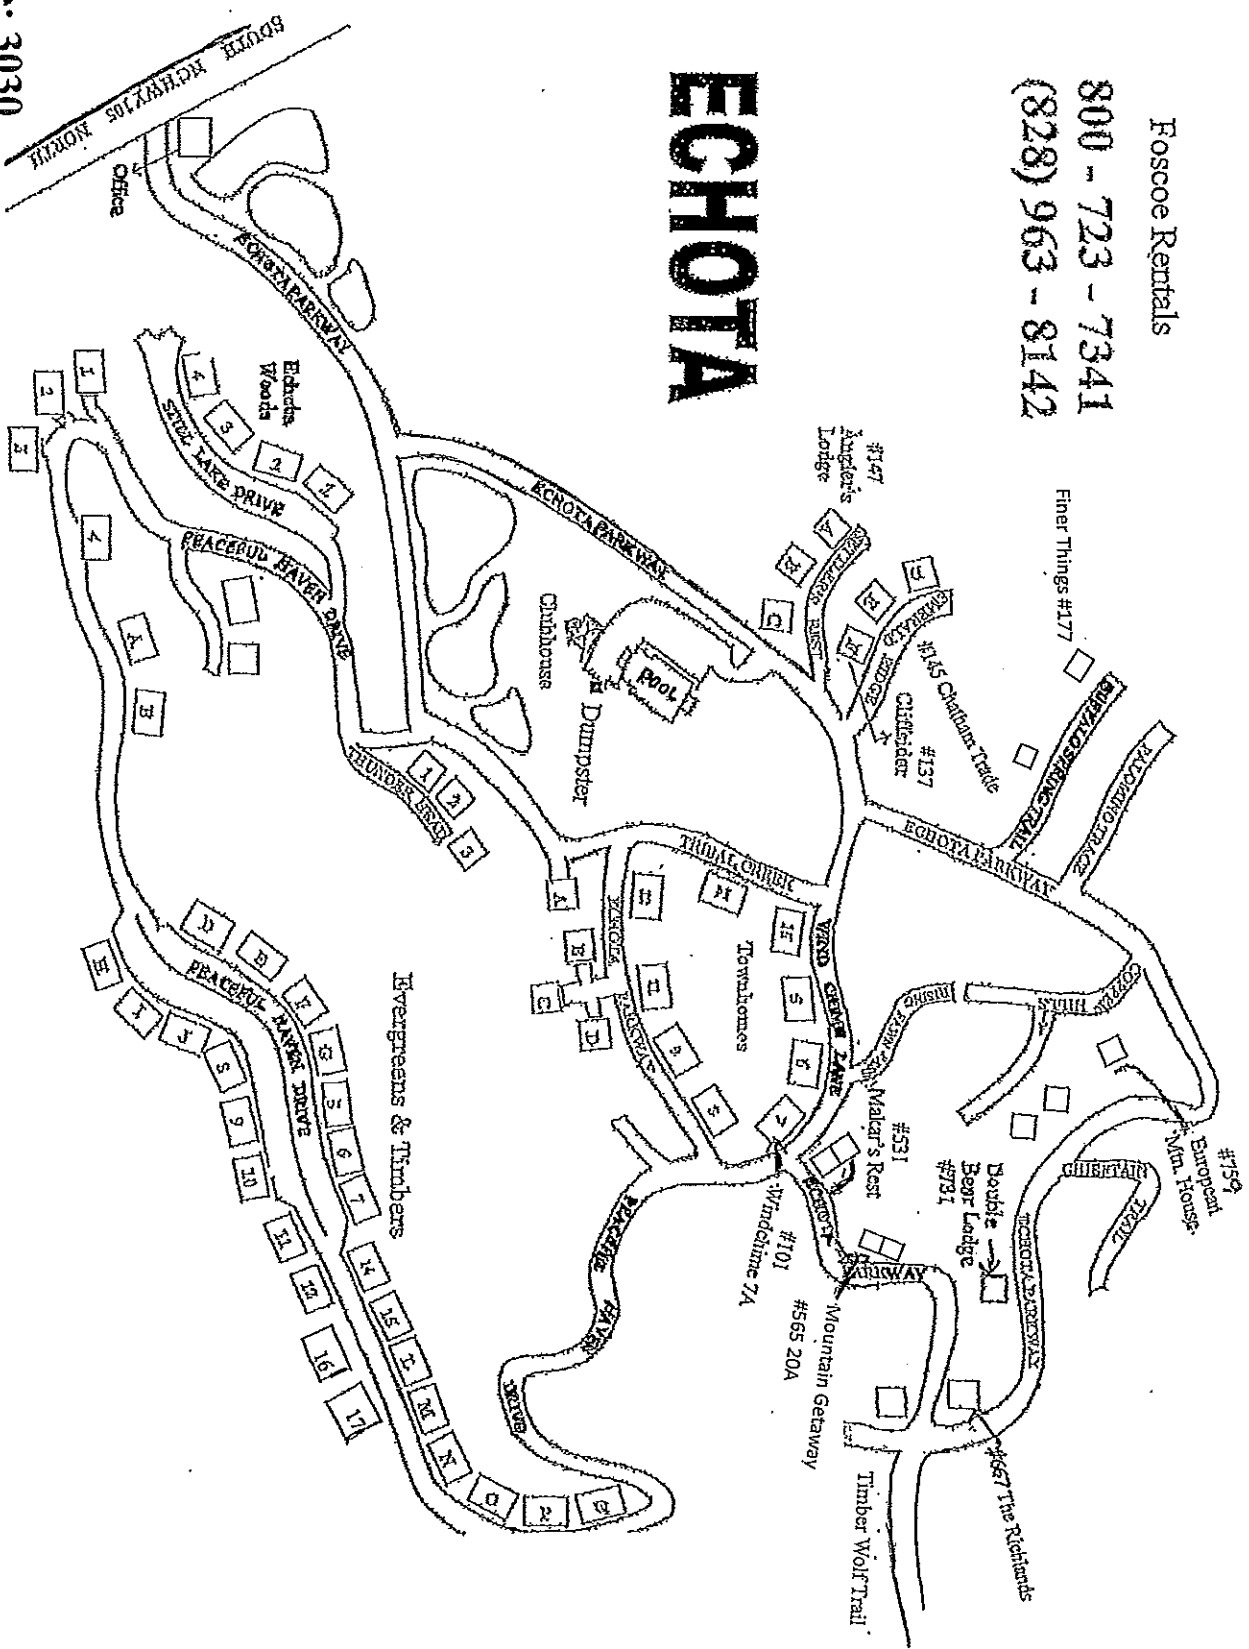

Foscoe Rentals
 800 - 723 - 7341
 (828) 963 - 8142

ECHOTA

Gate Code: 3030

Map is Not to Scale